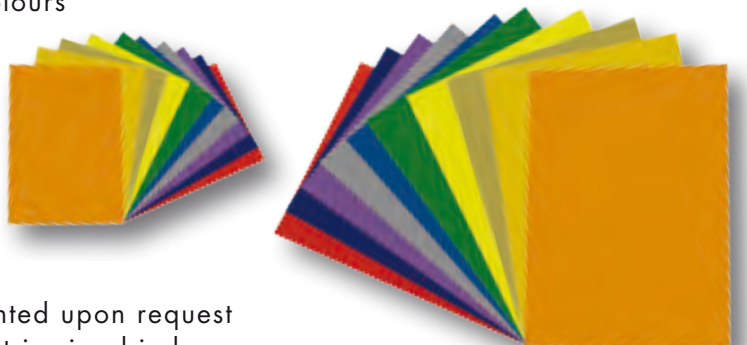

RAL DESIGN SINGLE SHEETS

Colour samples of RAL DESIGN colours

1. A6-sized (10.5 x 14.8 cm)
   - spectrophotometrically documented upon request
   - also available as a complete set in a box
3. A4-sized (21.0 x 29.7 cm)
   - spectrophotometrically documented upon request
   - also available as a complete set in ring binders