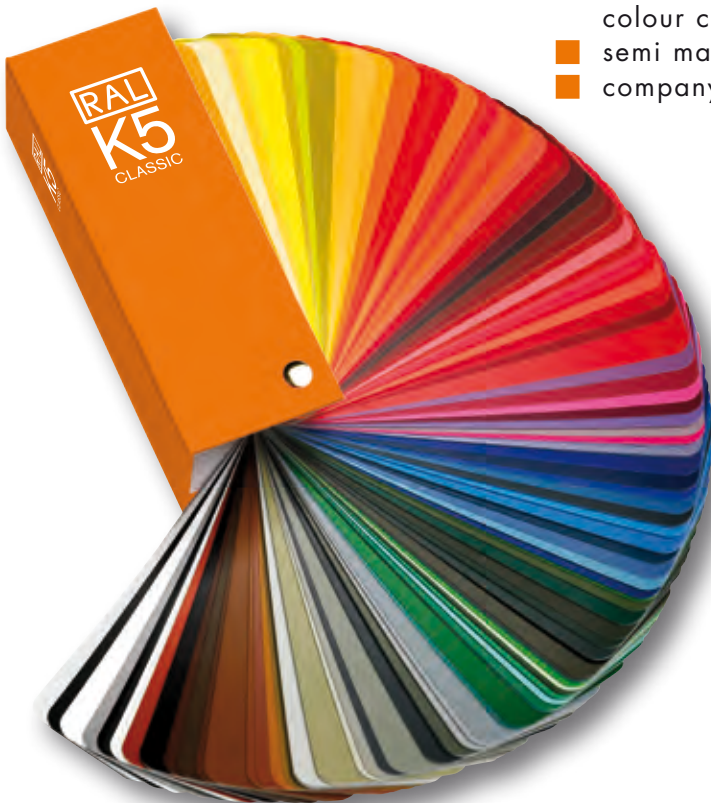

RAL K5

Colour fan deck containing all
213 RAL CLASSIC colours

- U-shaped protective cover
- full page colour illustration 5.0 x 15.0 cm
- well-suited for colour combination and
  colour comparison
- semi matt or gloss
- company imprint see page 13